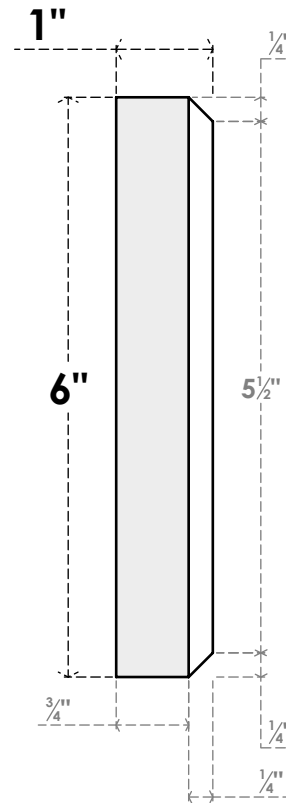

ROSP060X060X100SDG01

6"W X 6"H X 1"P STANDARD SEDGWICK ROSETTE WITH BEVELED EDGE, ARCHITECTURAL GRADE PVC

FRONT

SIDE

EKENA MILLWORK
2300 WEST MAIN ST.
CLARKSVILLE, TX 75426
TOLL FREE: 866-607-0453
WWW.EKENAMILLWORK.COM

NOTES

1. INSTALLATION TO BE COMPLETED IN ACCORDANCE WITH MANUFACTURER'S SPECIFICATIONS.
2. DRAWING MAY NOT BE TO SCALE
3. THIS DRAWING IS INTENDED FOR DESIGN AND PLANNING PURPOSES ONLY.
4. ALL INFORMATION CONTAINED HEREIN WAS CURRENT AT THE TIME OF DEVELOPMENT BUT MUST BE REVIEWED AND APPROVED BY THE PRODUCT MANUFACTURER TO BE CONSIDERED ACCURATE.
5. ARCHITECTURAL GRADE PVC PRODUCTS ARE MADE FROM EXPANDED CELLULAR PVC AND COME NATURALLY WHITE BUT MAY BE PAINTED