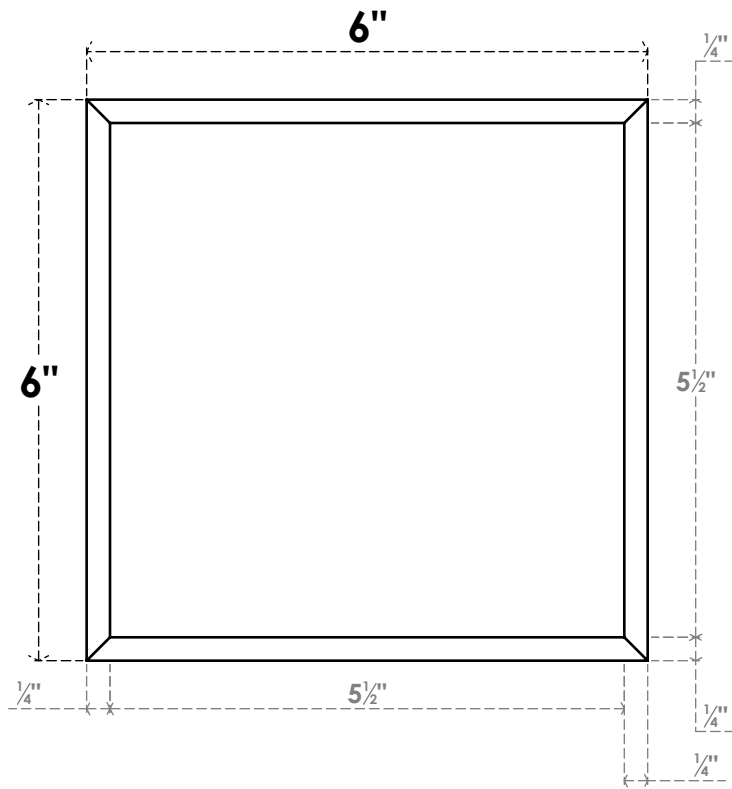

ROSP060X060X100SDG01

6"W X 6"H X 1"P STANDARD SEDGWICK ROSETTE WITH BEVELED EDGE, ARCHITECTURAL GRADE PVC

FRONT

SIDE

EKENA MILLWORK
2300 WEST MAIN ST.
CLARKSVILLE, TX 75426
TOLL FREE: 866-607-0453
WWW.EKENAMILLWORK.COM